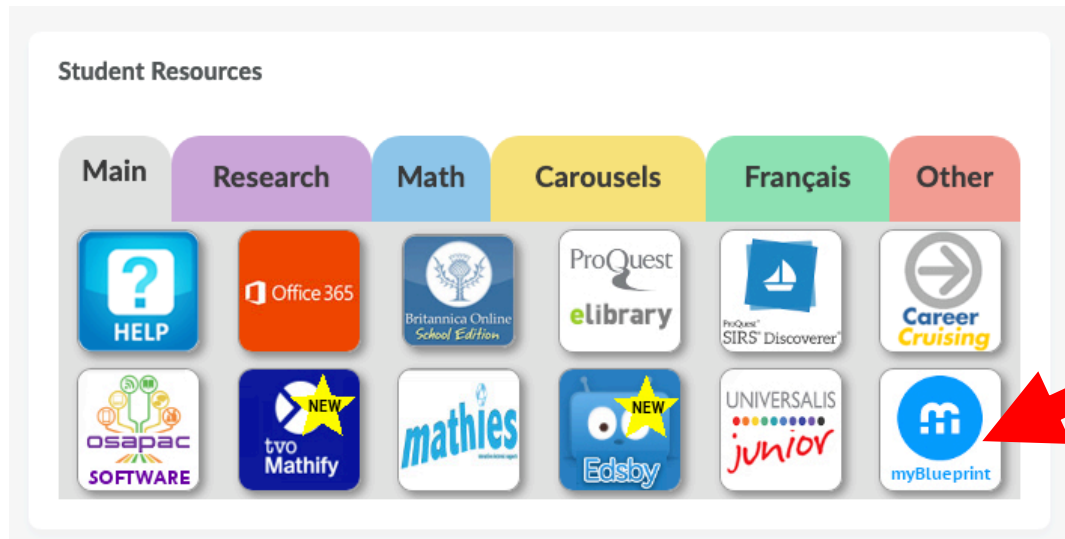

myBlueprint Login Instructions:

Student Login Process:

- 1) Login to the Launchpad Learning Portal (www.dcdsb.ca, hover over “**Students**” along the top menu bar, choose **Launchpad Learning Portal** and log in using your @dclive.ca email and password)
- 2) Click the **myBlueprint** icon

- 3) Click the green “**School Account Log In**”